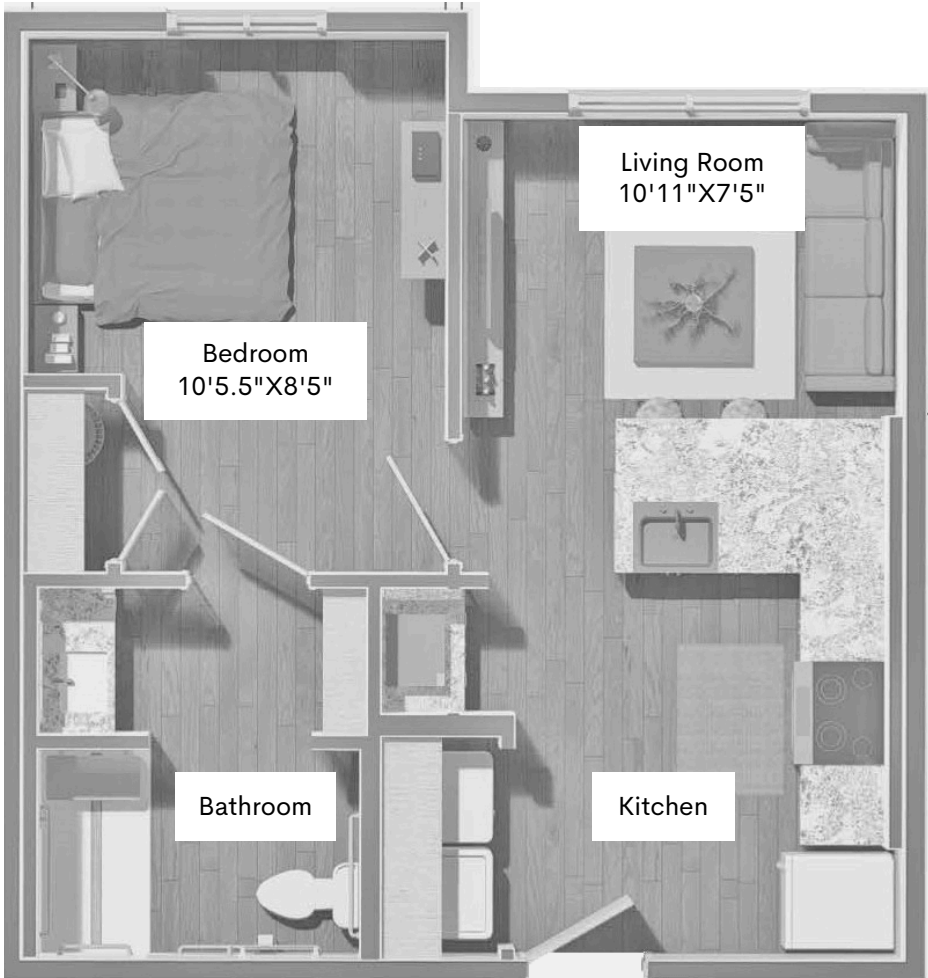

Luminaria

SENIOR COMMUNITY

THUNDERBIRD, 1 BEDROOM 1 BATH
633 SQ FT

Bedroom
10'5.5"X8'5"

Living Room
10'11"X7'5"

Bathroom

Kitchen